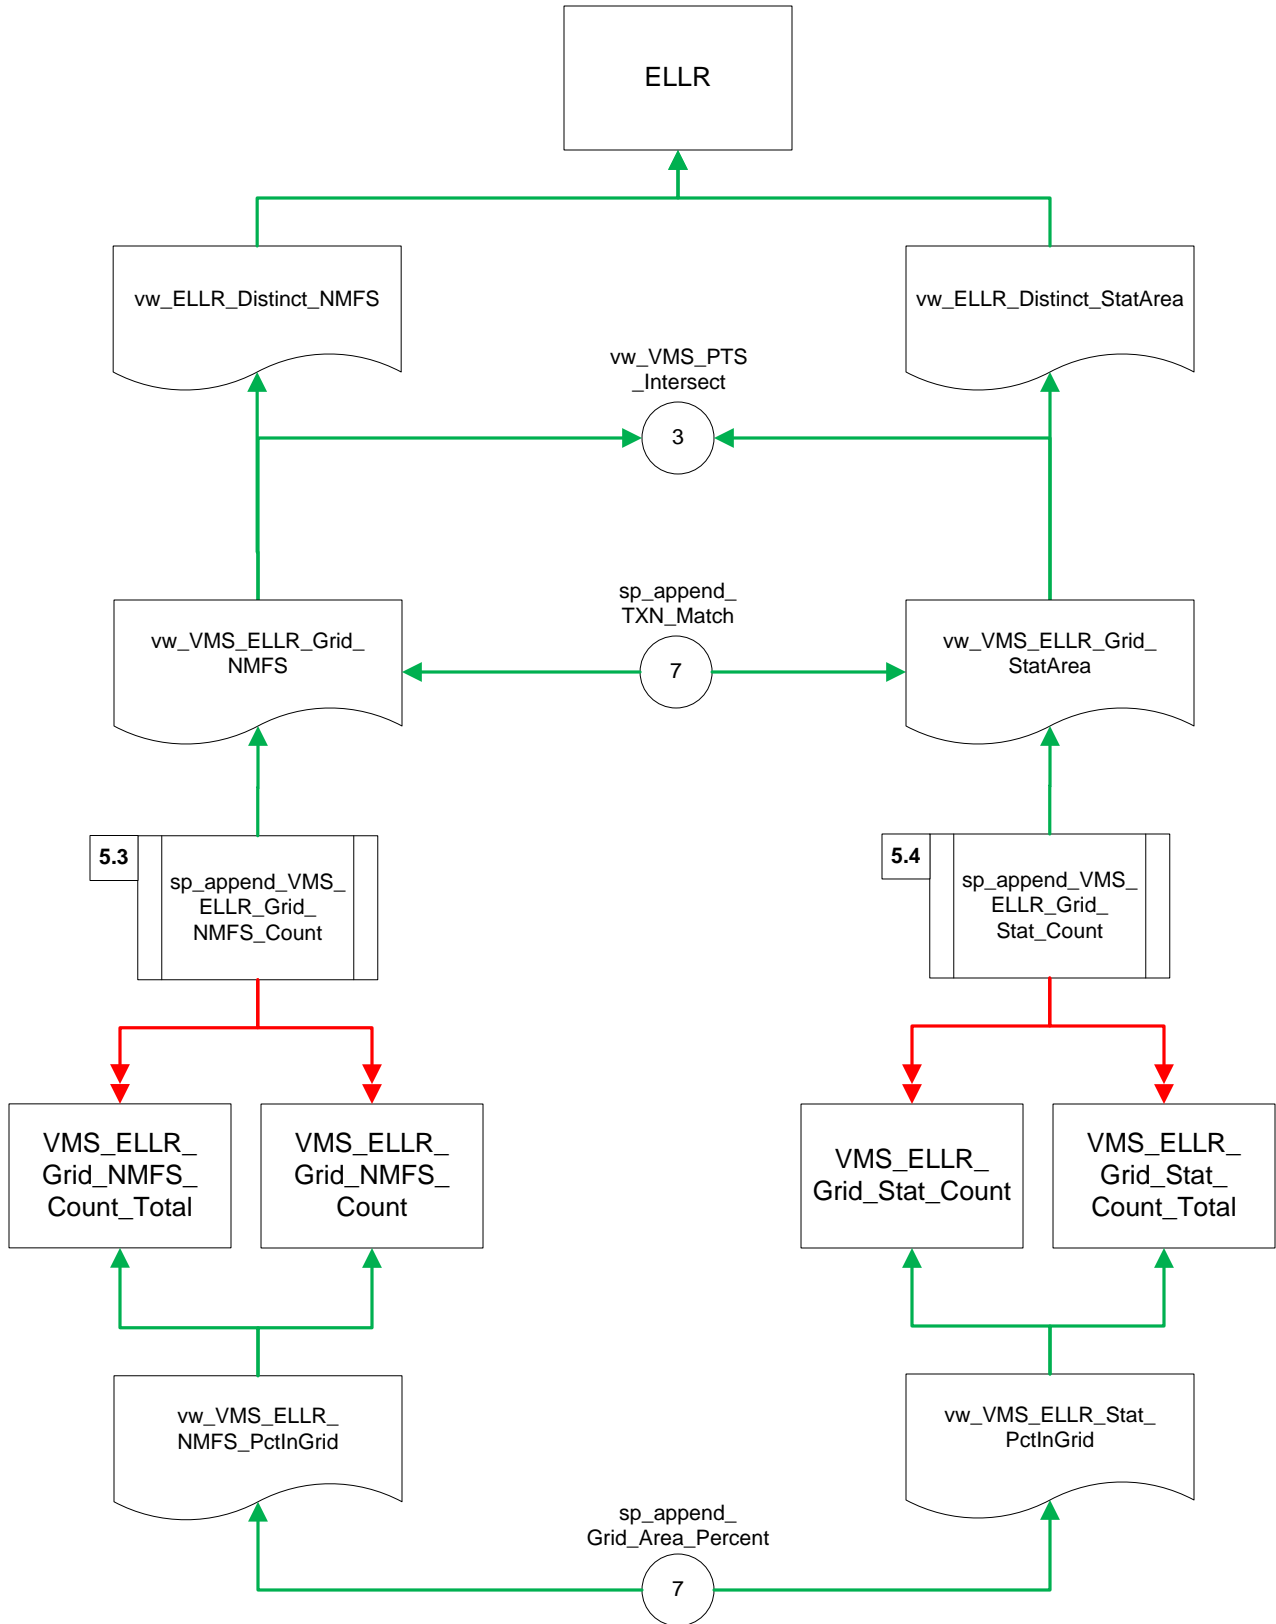

Catch In Areas Database
 CIA Grid Area
 Object Dependency and
 Process Diagram
 2/13/2013

* See Key on Page 10

Page(s)

Line Preparation

Point Preparation

Key

Continued on
Page

3

Process
Order

2.2