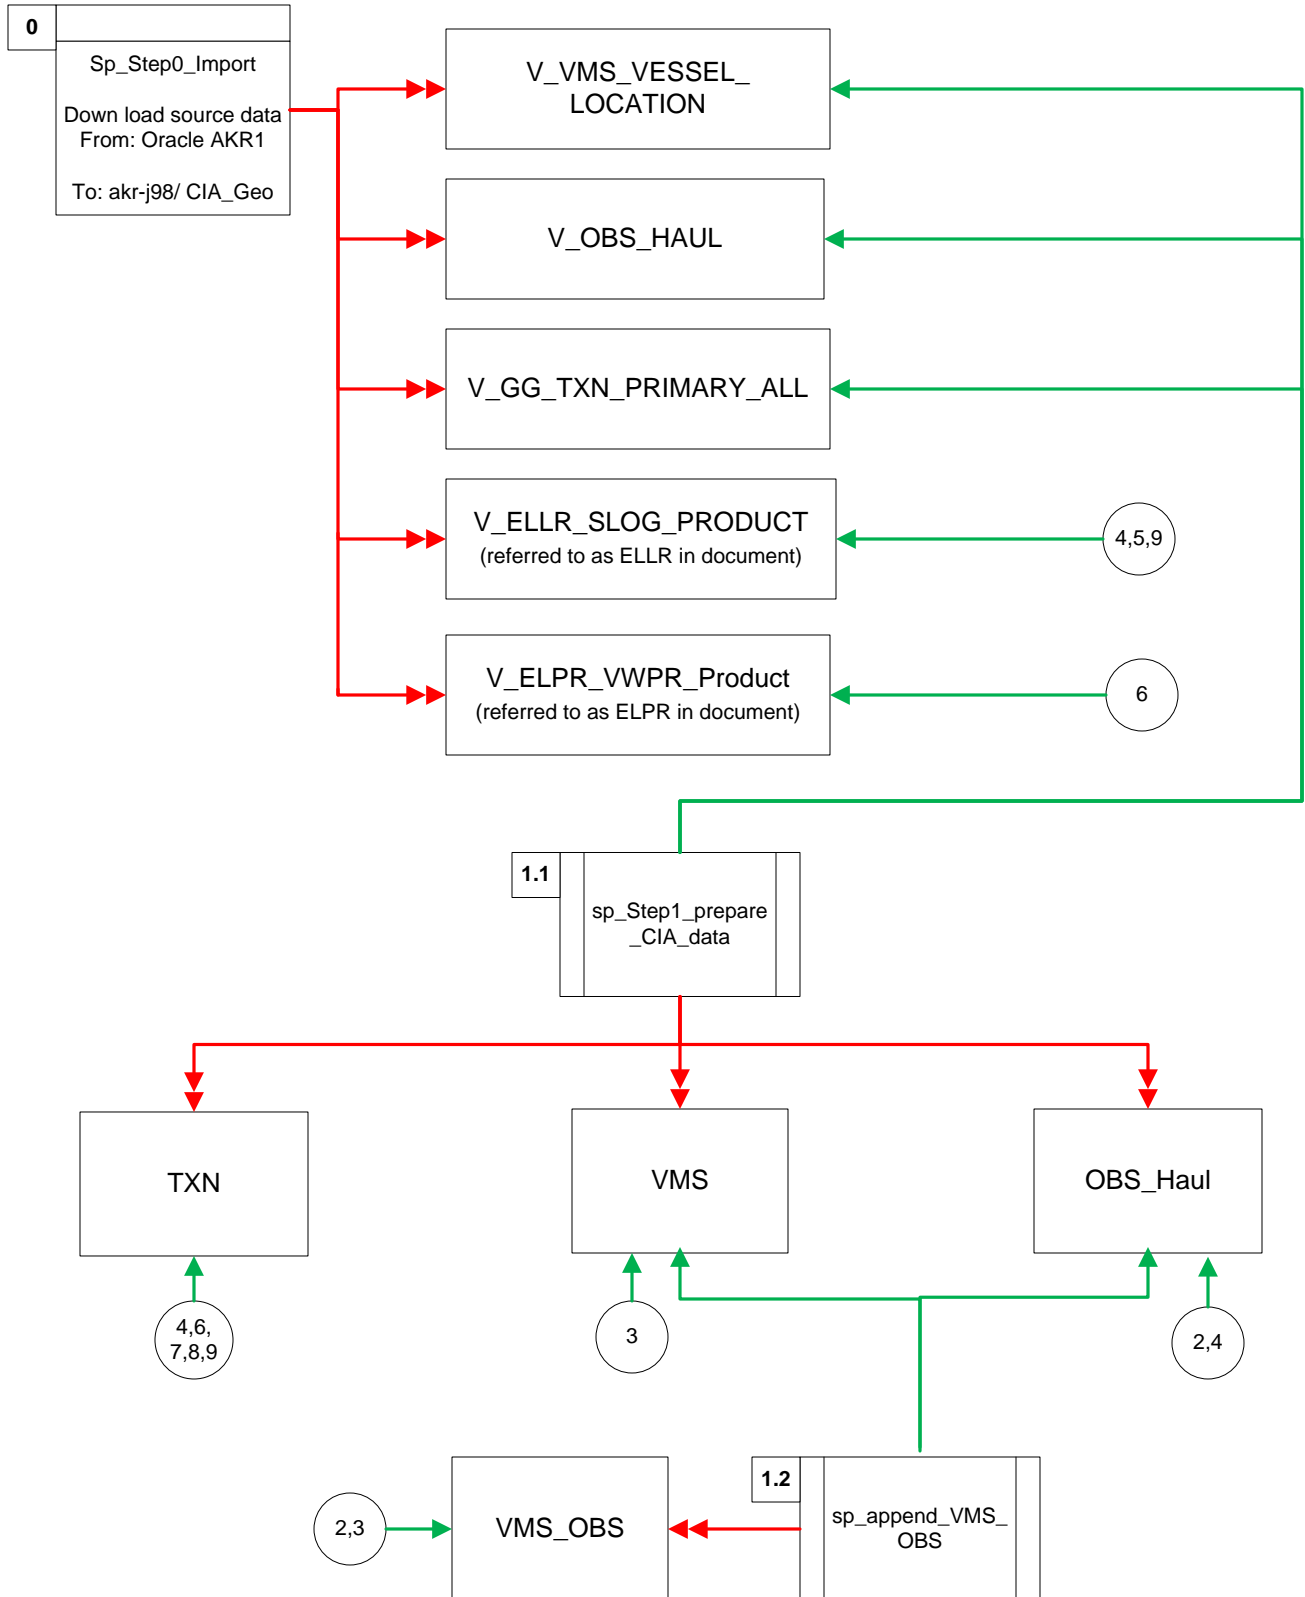

Catch In Areas Database
 CIA Grid Area
 Object Dependency and
 Process Diagram
 2/13/2013

* See Key on Page 10

Page(s)

Line Preparation

Point Preparation

Key

Continued on
Page

3

Process
Order

2.2