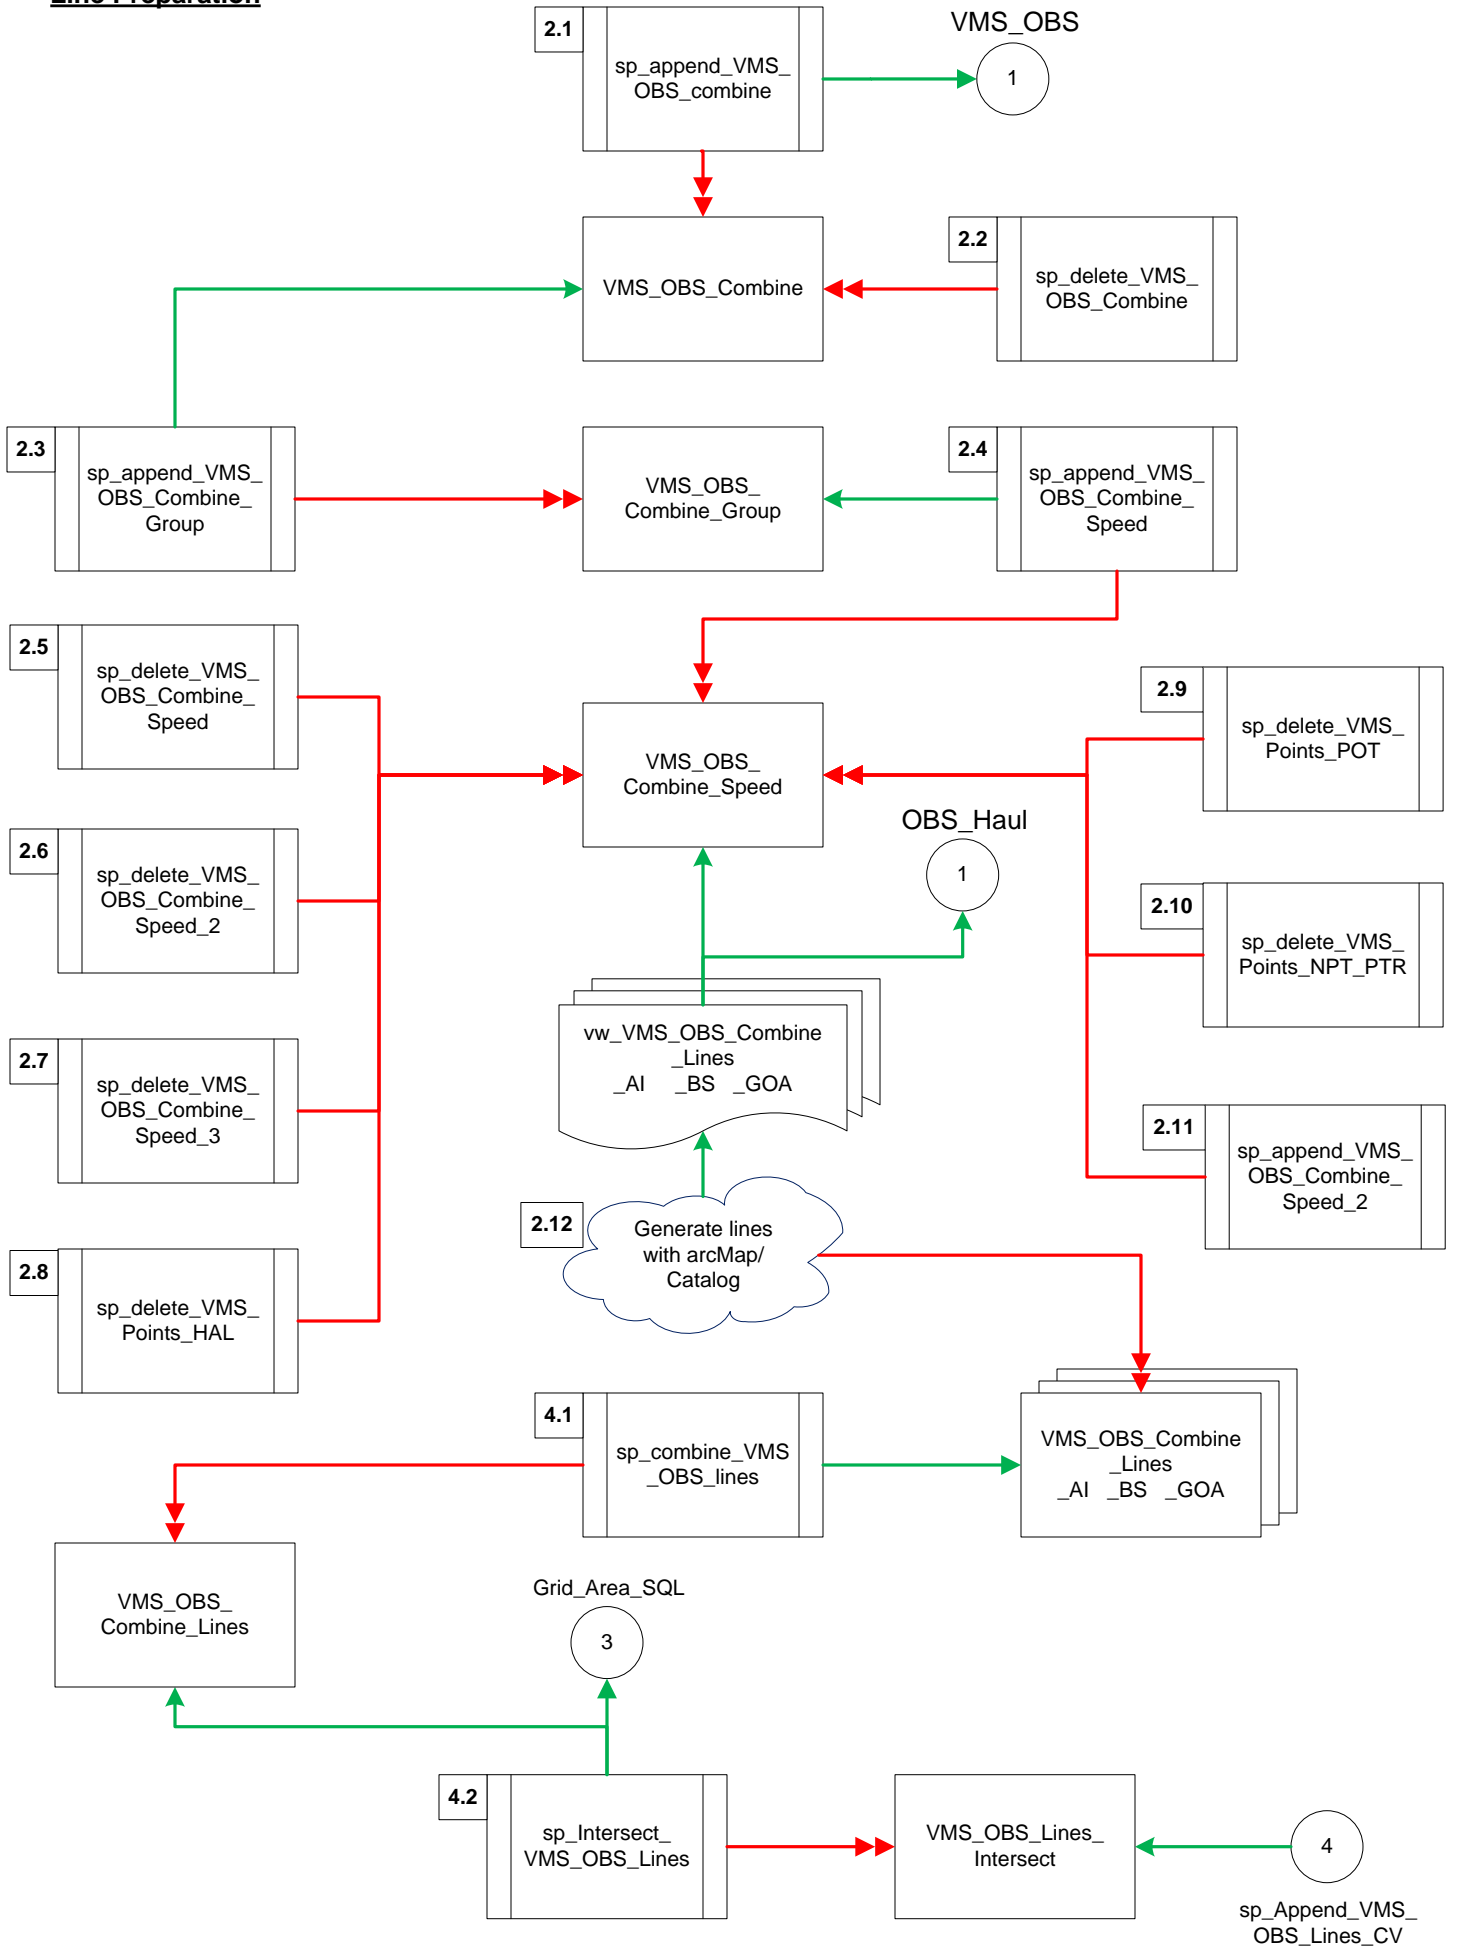

Catch In Areas Database
 CIA Grid Area
 Object Dependency and
 Process Diagram
 2/13/2013

* See Key on Page 10

Page(s)

Line Preparation

Point Preparation

Key

Continued on
Page

3

Process
Order

2.2