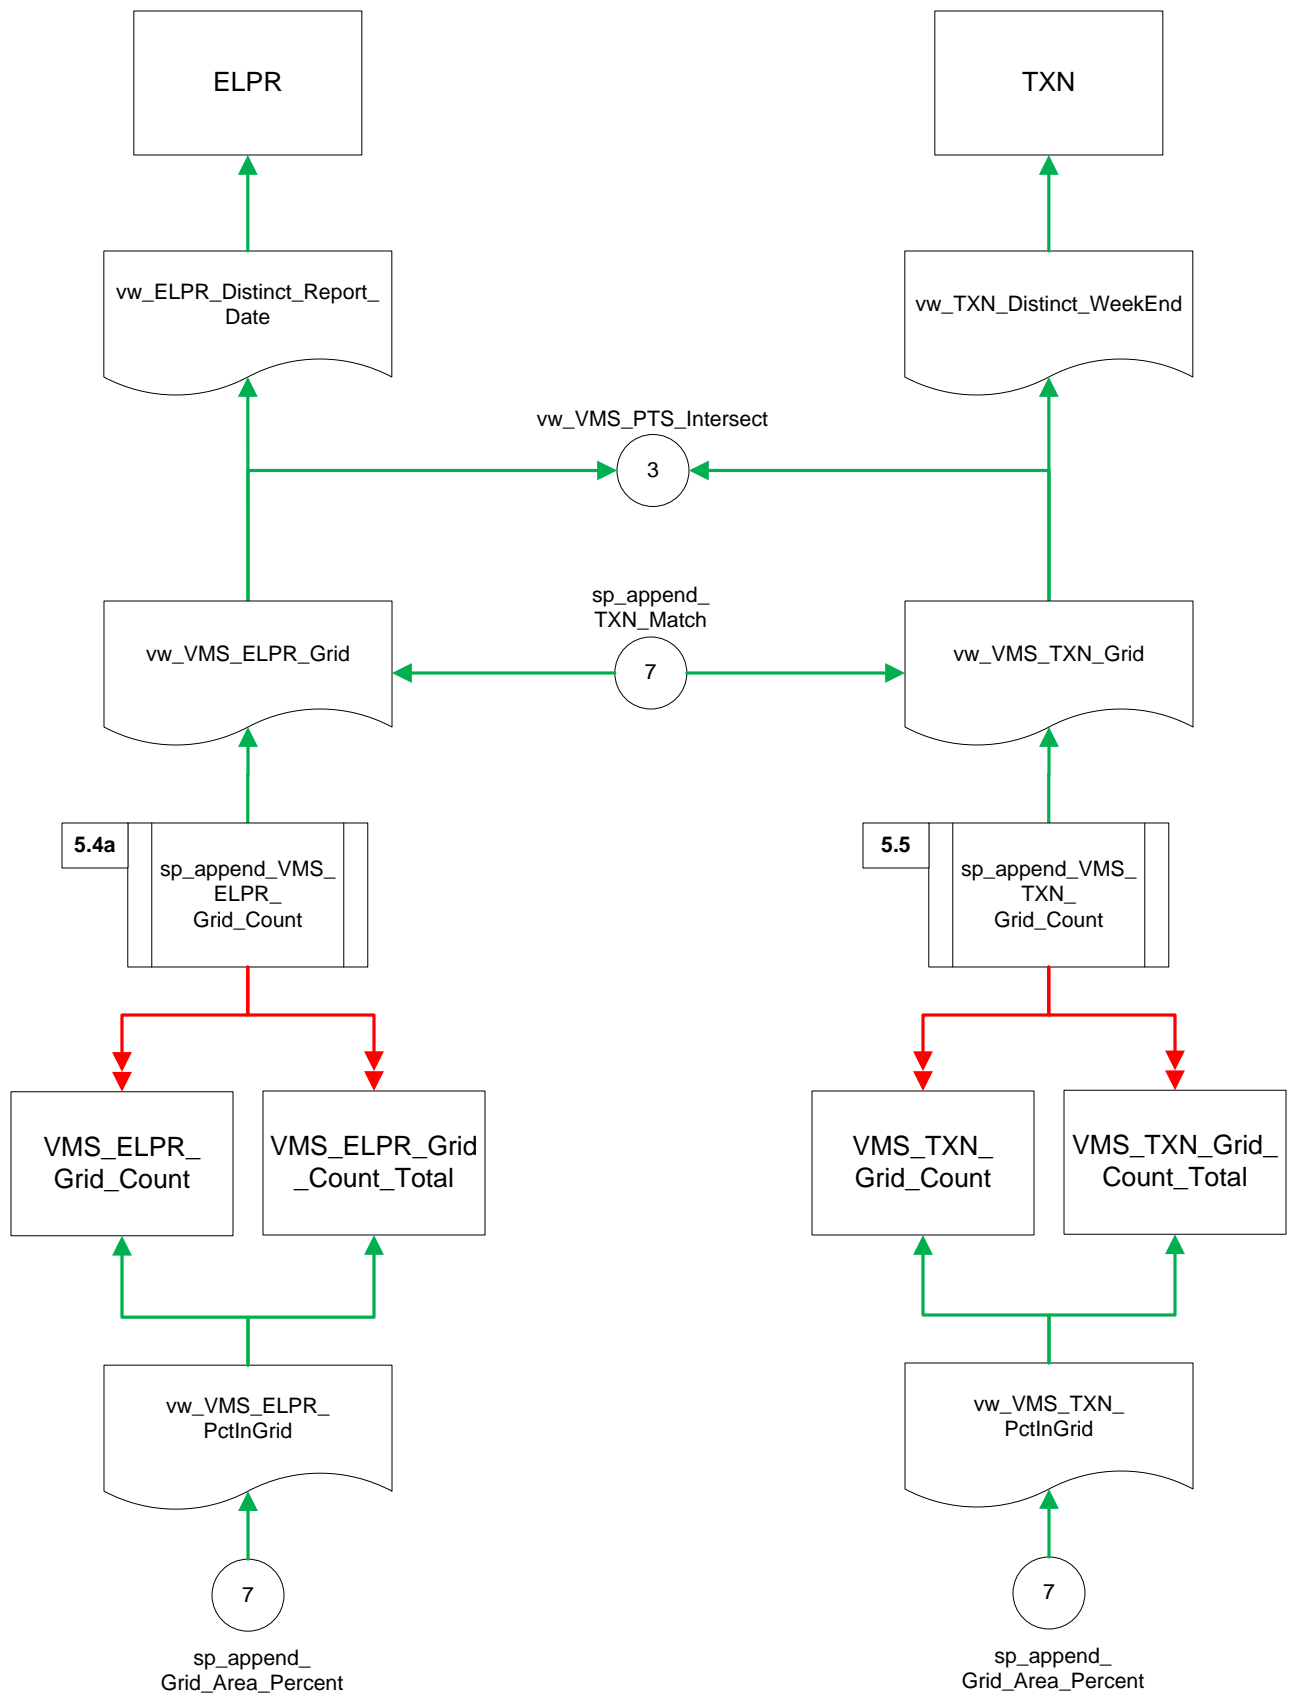

Catch In Areas Database
 CIA Grid Area
 Object Dependency and
 Process Diagram
 2/13/2013

* See Key on Page 10

Page(s)

Line Preparation

Point Preparation

Key

Continued on
Page

3

Process
Order

2.2