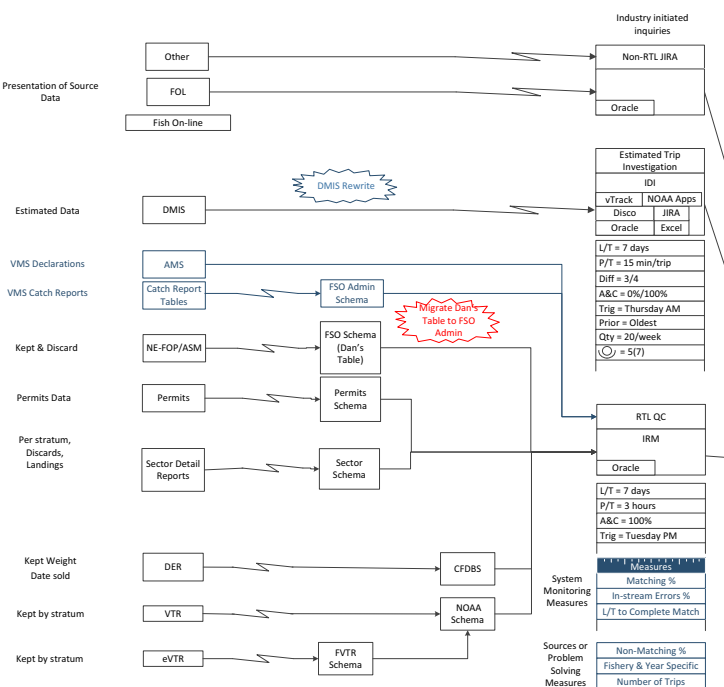

Data Required

Data Source

Thursday PM Summary Reports

Value Stream Map

Future State Map

FSO
Process Family: Inter-silo Matching
Date Drawn: 1/12/10
Drawn by: T. Manos

Updated: 10/5/12