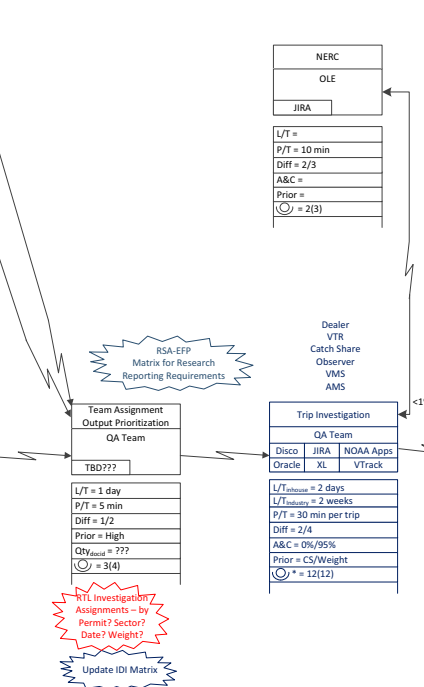

Data Required

Data Source

Thursday PM Summary Reports

Value Stream Map

Future State Map

FSO
Process Family: Inter-silo Matching
Date Drawn: 1/12/10
Drawn by: T. Manos

Updated: 10/5/12