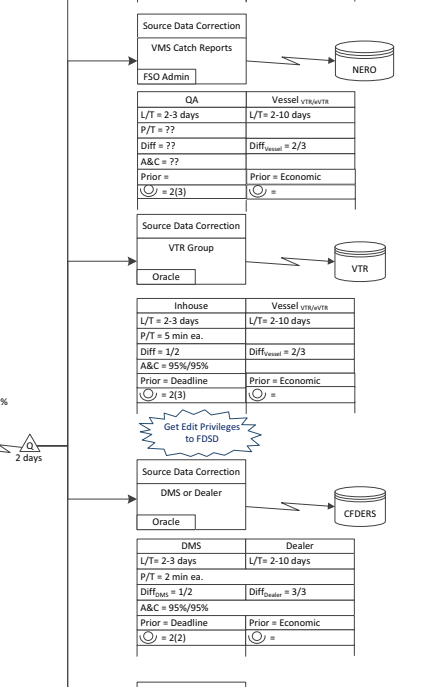

Data Required

Data Source

Thursday PM Summary Reports

Value Stream Map

Future State Map

FSO
Process Family: Inter-silo Matching
Date Drawn: 1/12/10
Drawn by: T. Manos

Updated: 10/5/12